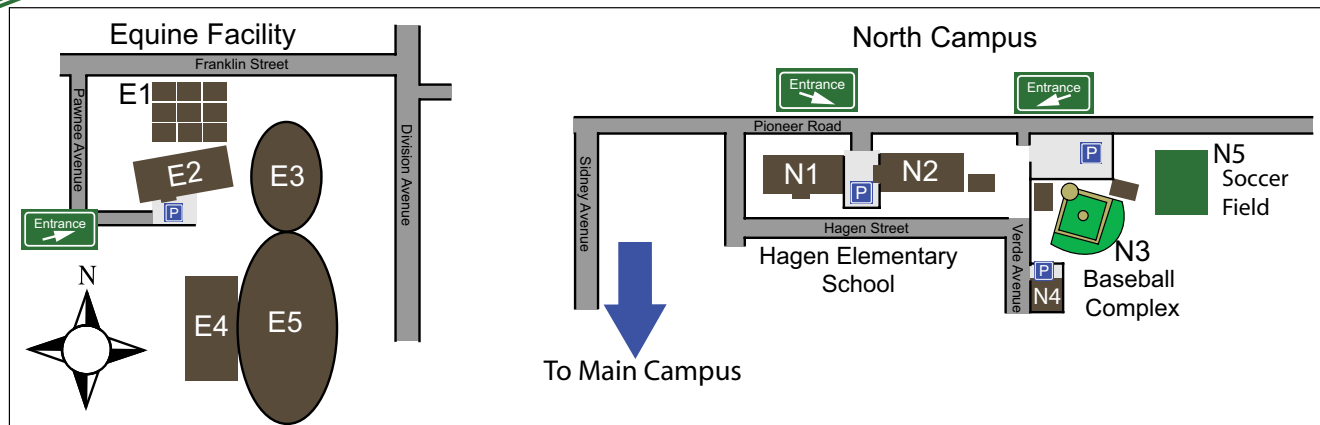

Northeastern Campus Map

1. Main Entrance
 2. Family Literacy/ESL
 3. Cosmetology Center (NCO)
 4. Williams Residence Hall
 5. Guenzi-Read-Breidenbach Residence Hall
 6. Poole Residence Hall
 7. E.S. French Hall/Dorothy Corsberg Theatre (NES)
 8. Clock Tower
 9. Phillips Whyman Hall (NPW)
 10. Knowles Hall-Monahan Library (NKH)
 11. Chuckwagon Cafeteria
 12. Hays Student Center/Tennant Art Gallery (NZH)
 13. Bank of Colo. Event Center/Gym (NEC/NGY)
 14. Walker Hall Administrative Building (NWH)
 15. Blue Spruce Residence Hall
 16. Dows Residence Hall
 17. Herboldsheimer Residence Hall
 18. Beede-Hamil Hall (NBH)
 19. Maintenance Garage
 20. Physical Plant Office
 21. Physical Plant Garage
 22. Fleet Car Garage
 23. Greenhouse
 24. LongBerg Hall
- Equine Facility - (LCFG)
- Logan County Fairgrounds
- E-1. Equine Program Horse Facilities
- E-2. Indoor Arena/Equine Classrooms
- E-3. Outdoor Practice Arena
- E-4. Grandstands
- E-5. Outdoor Competition Arena
- North Campus
- N-1. Area Vocational Building (NAV)
- N-2. Lebsack-Schmidt Hall (NLB)
- N-3. Plainsmen Baseball Field Complex
- N-4. Welding Building (NEW)
- N-5. Soccer Field

Handicap Entrance