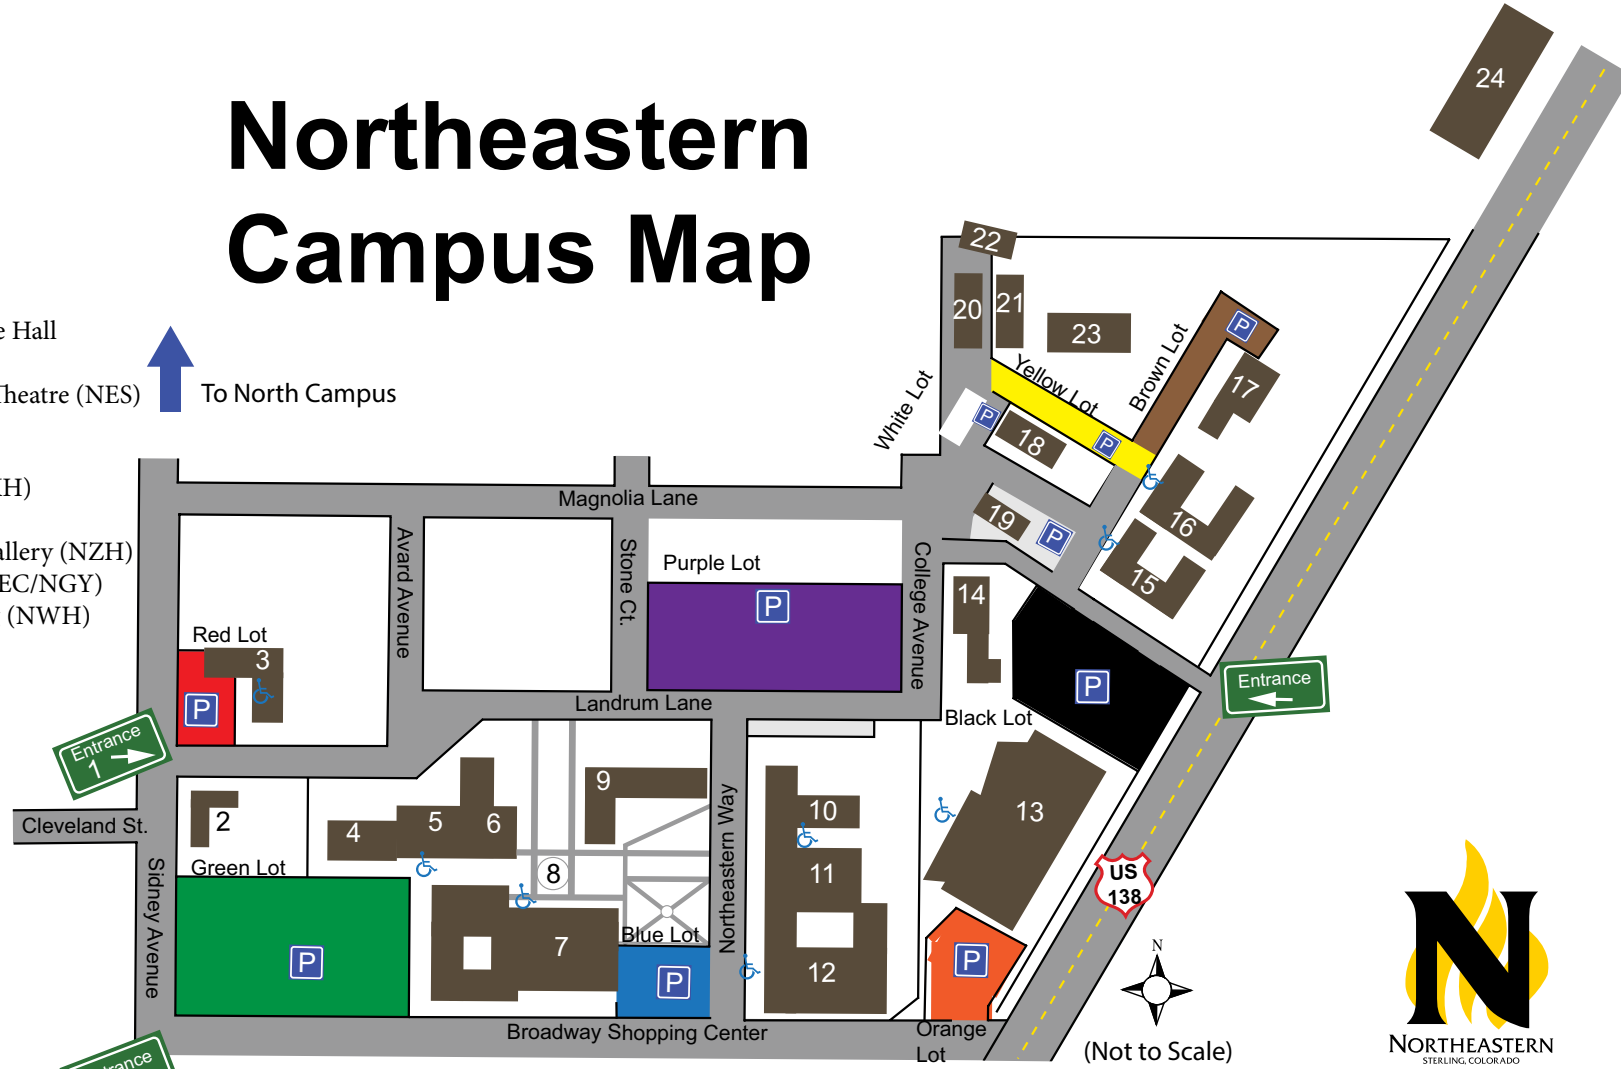

Northeastern Campus Map

1. Main Entrance
 2. Family Literacy/ESL
 3. Cosmetology Center (NCO)
 4. Williams Residence Hall
 5. Guenzi-Read-Breidenbach Residence Hall
 6. Poole Residence Hall
 7. E.S. French Hall/Dorothy Corsberg Theatre (NES)
 8. Clock Tower
 9. Phillips Whyman Hall (NPW)
 10. Knowles Hall-Monahan Library (NKH)
 11. Chuckwagon Cafeteria
 12. Hays Student Center/Tennant Art Gallery (NZH)
 13. Bank of Colo. Event Center/Gym (NEC/NGY)
 14. Walker Hall Administrative Building (NWH)
 15. Blue Spruce Residence Hall
 16. Dows Residence Hall
 17. Herboldsheimer Residence Hall
 18. Beede-Hamil Hall (NBH)
 19. Maintenance Garage
 20. Physical Plant Office
 21. Physical Plant Garage
 22. Fleet Car Garage
 23. Greenhouse
 24. LongBerg Hall
- Equine Facility - (LCFG)
- Logan County Fairgrounds
- E-1. Equine Program Horse Facilities
- E-2. Indoor Arena/Equine Classrooms
- E-3. Outdoor Practice Arena
- E-4. Grandstands
- E-5. Outdoor Competition Arena
- North Campus
- N-1. Area Vocational Building (NAV)
- N-2. Lebsack-Schmidt Hall (NLB)
- N-3. Plainsmen Baseball Field Complex
- N-4. Welding Building (NEW)
- N-5. Soccer Field

Handicap Entrance